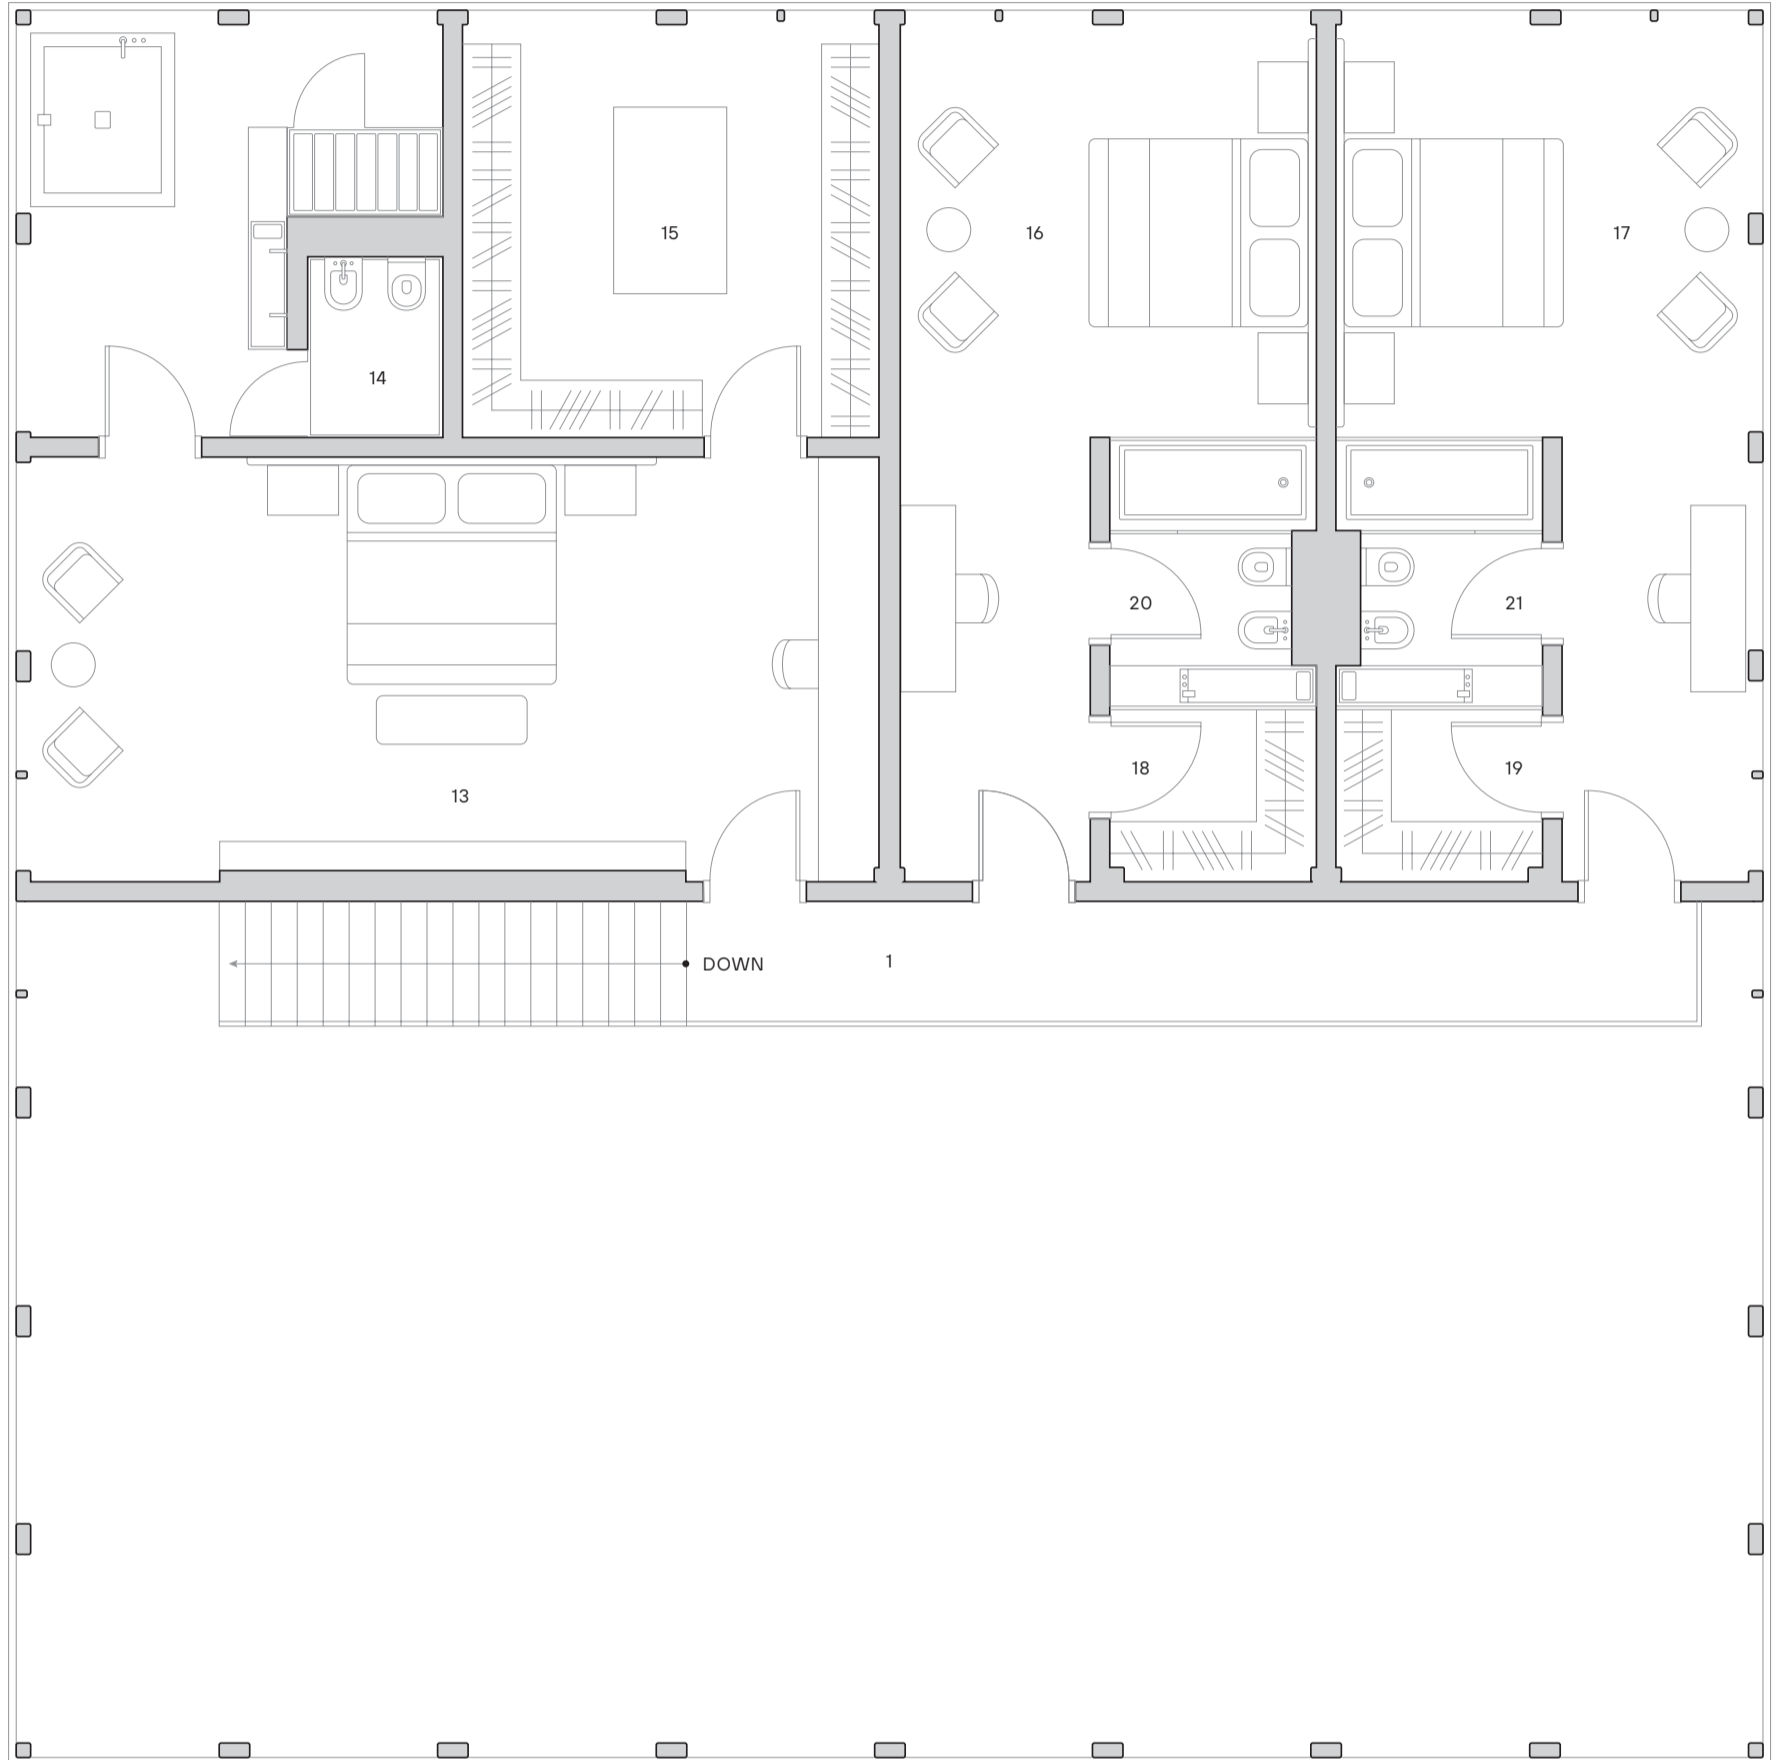

FLOOR PLANS

AK500 SIGNATURE

AK500 SIGNATURE First Floor

Details: First Level, Spiral Staircase, 2 Bedrooms, 2 Bathrooms

Rooms: 1. Living and Dining Room 2. Family Room 3. Kitchen 4. Laundry Room 5. Pantry / Wine Room 6. Mechanical Room 7. Bedroom
8. Panoramic Bedroom / Home Office 9. Walk-in Closet 10. Walk-in Closet 11. Bathroom 12. Bathroom 13. Hall

AK500 SIGNATURE Second Floor

Details: Second Level, Spiral Staircase, 3 Bedrooms, 4 Bathrooms

Rooms: 1. Balcony 14. Master Bedroom 15. Master Bathroom 16. Master Bathroom 17. Walk-in Closet 18. Bedroom 19. Panoramic Bedroom 20. Bathroom 21. Bathroom 22. Walk-in Closet 23. Walk-in Closet

AK500 PREMIUM

AK500 PREMIUM First Floor

Details: First Level, Spiral Staircase, 2 Bedrooms, 2 Bathrooms

Rooms: 1. Living and Dining Room 2. Kitchen 3. Laundry Room 4. Pantry / Wine Room 5. Mechanical Room 6. Bedroom
7. Panoramic Bedroom / Home Office 8. Walk-in Closet 9. Walk-in Closet 10. Bathroom 11. Bathroom 12. Hall

AK250 SIGNATURE

AK250 SIGNATURE First Floor

Details: First Level, Straight Staircase, 2 Bedrooms, 2 Bathrooms

Rooms: 1. Living and Dining Room 2. Bedroom 3. Bedroom 4. Bathroom 5. Bathroom 6. Walk-in Closet 7. Walk-in Closet 8. Mechanical Room