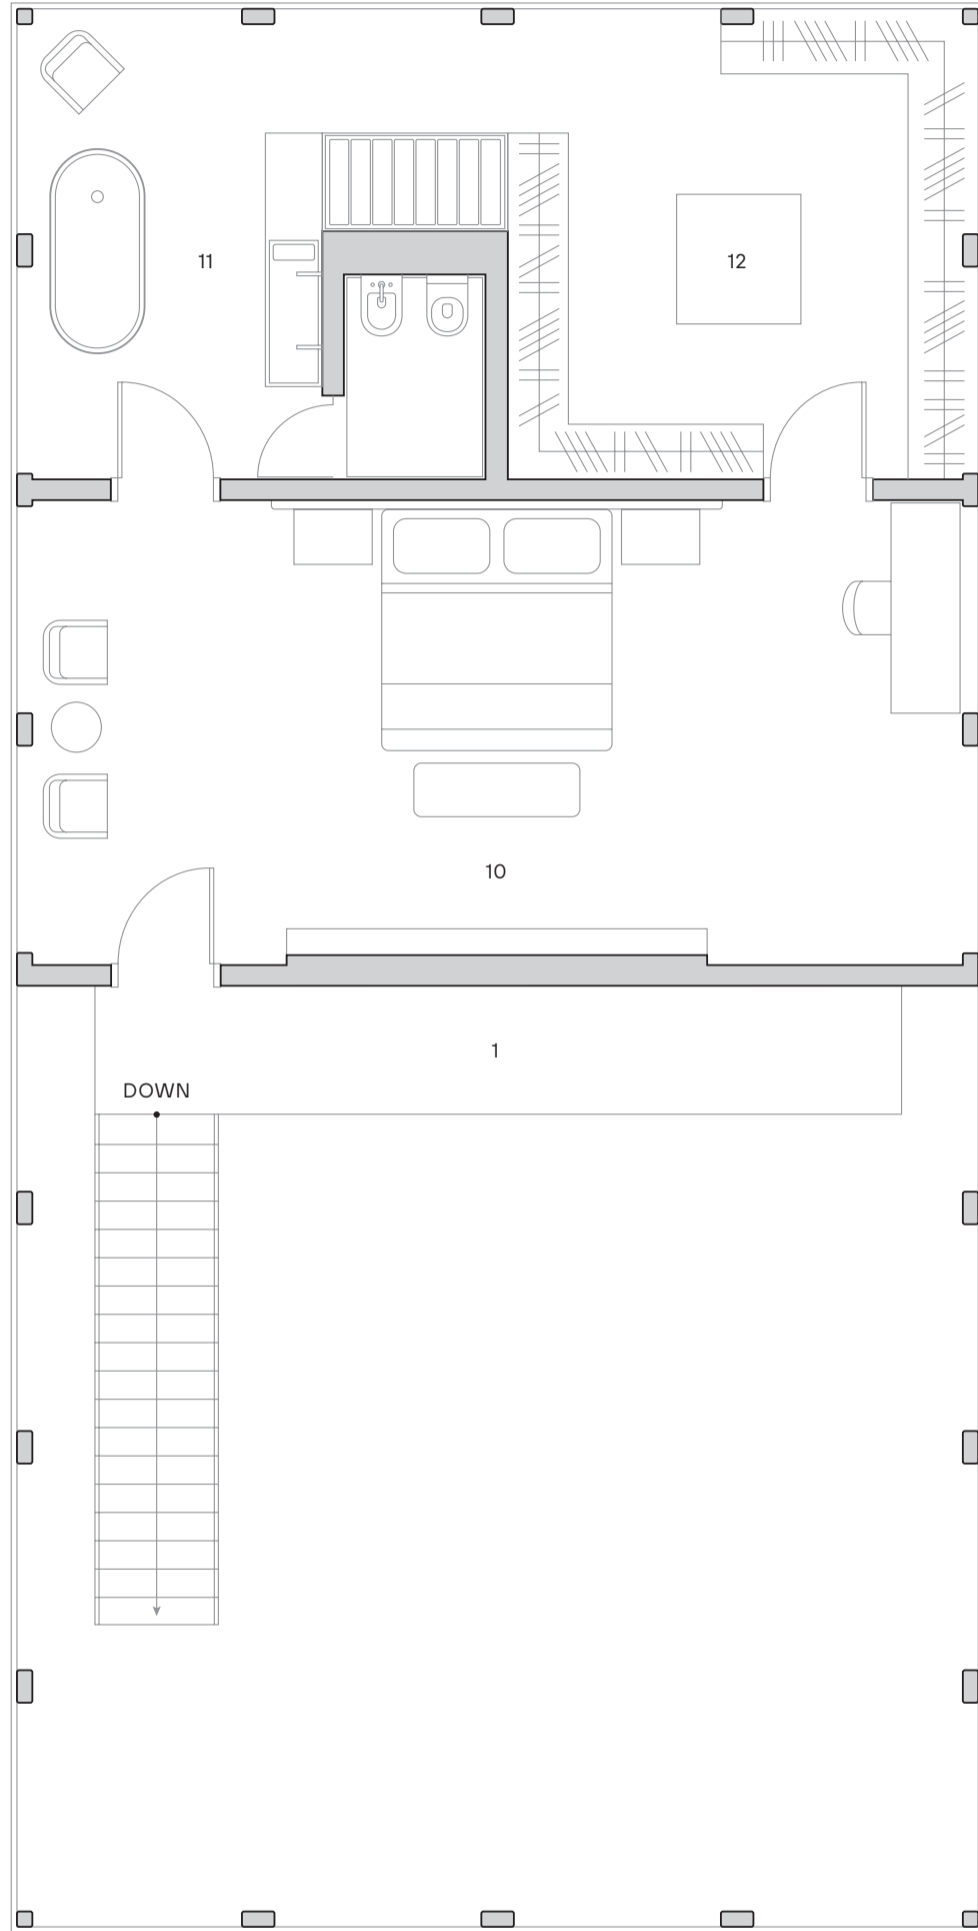

FLOOR PLANS

AK500 SIGNATURE

AK500 SIGNATURE First Floor

Details: First Level, Spiral Staircase, 2 Bedrooms, 2 Bathrooms

Rooms: 1. Living and Dining Room 2. Family Room 3. Kitchen 4. Laundry Room 5. Pantry / Wine Room 6. Mechanical Room 7. Bedroom
8. Panoramic Bedroom / Home Office 9. Walk-in Closet 10. Walk-in Closet 11. Bathroom 12. Bathroom 13. Hall

AK500 PREMIUM

AK500 PREMIUM First Floor

Details: First Level, Spiral Staircase, 2 Bedrooms, 2 Bathrooms

Rooms: 1. Living and Dining Room 2. Kitchen 3. Laundry Room 4. Pantry / Wine Room 5. Mechanical Room 6. Bedroom
7. Panoramic Bedroom / Home Office 8. Walk-in Closet 9. Walk-in Closet 10. Bathroom 11. Bathroom 12. Hall

AK500 PREMIUM Second Floor

Details: Second Level, Spiral Staircase, 1 Bedroom, 2 Bathrooms

Rooms: 1. Balcony 13. Master Bedroom 14. Master Bathroom 15. Walk-in Closet 16. Bedroom
17. Panoramic Bedroom / Home Office 18. Walk-in Closet 19. Walk-in Closet 20. Bathroom 21. Bathroom

AK250 SIGNATURE

AK250 SIGNATURE First Floor

Details: First Level, Straight Staircase, 2 Bedrooms, 2 Bathrooms

Rooms: 1. Living and Dining Room 2. Bedroom 3. Bedroom 4. Bathroom 5. Bathroom 6. Walk-in Closet 7. Walk-in Closet 8. Mechanical Room