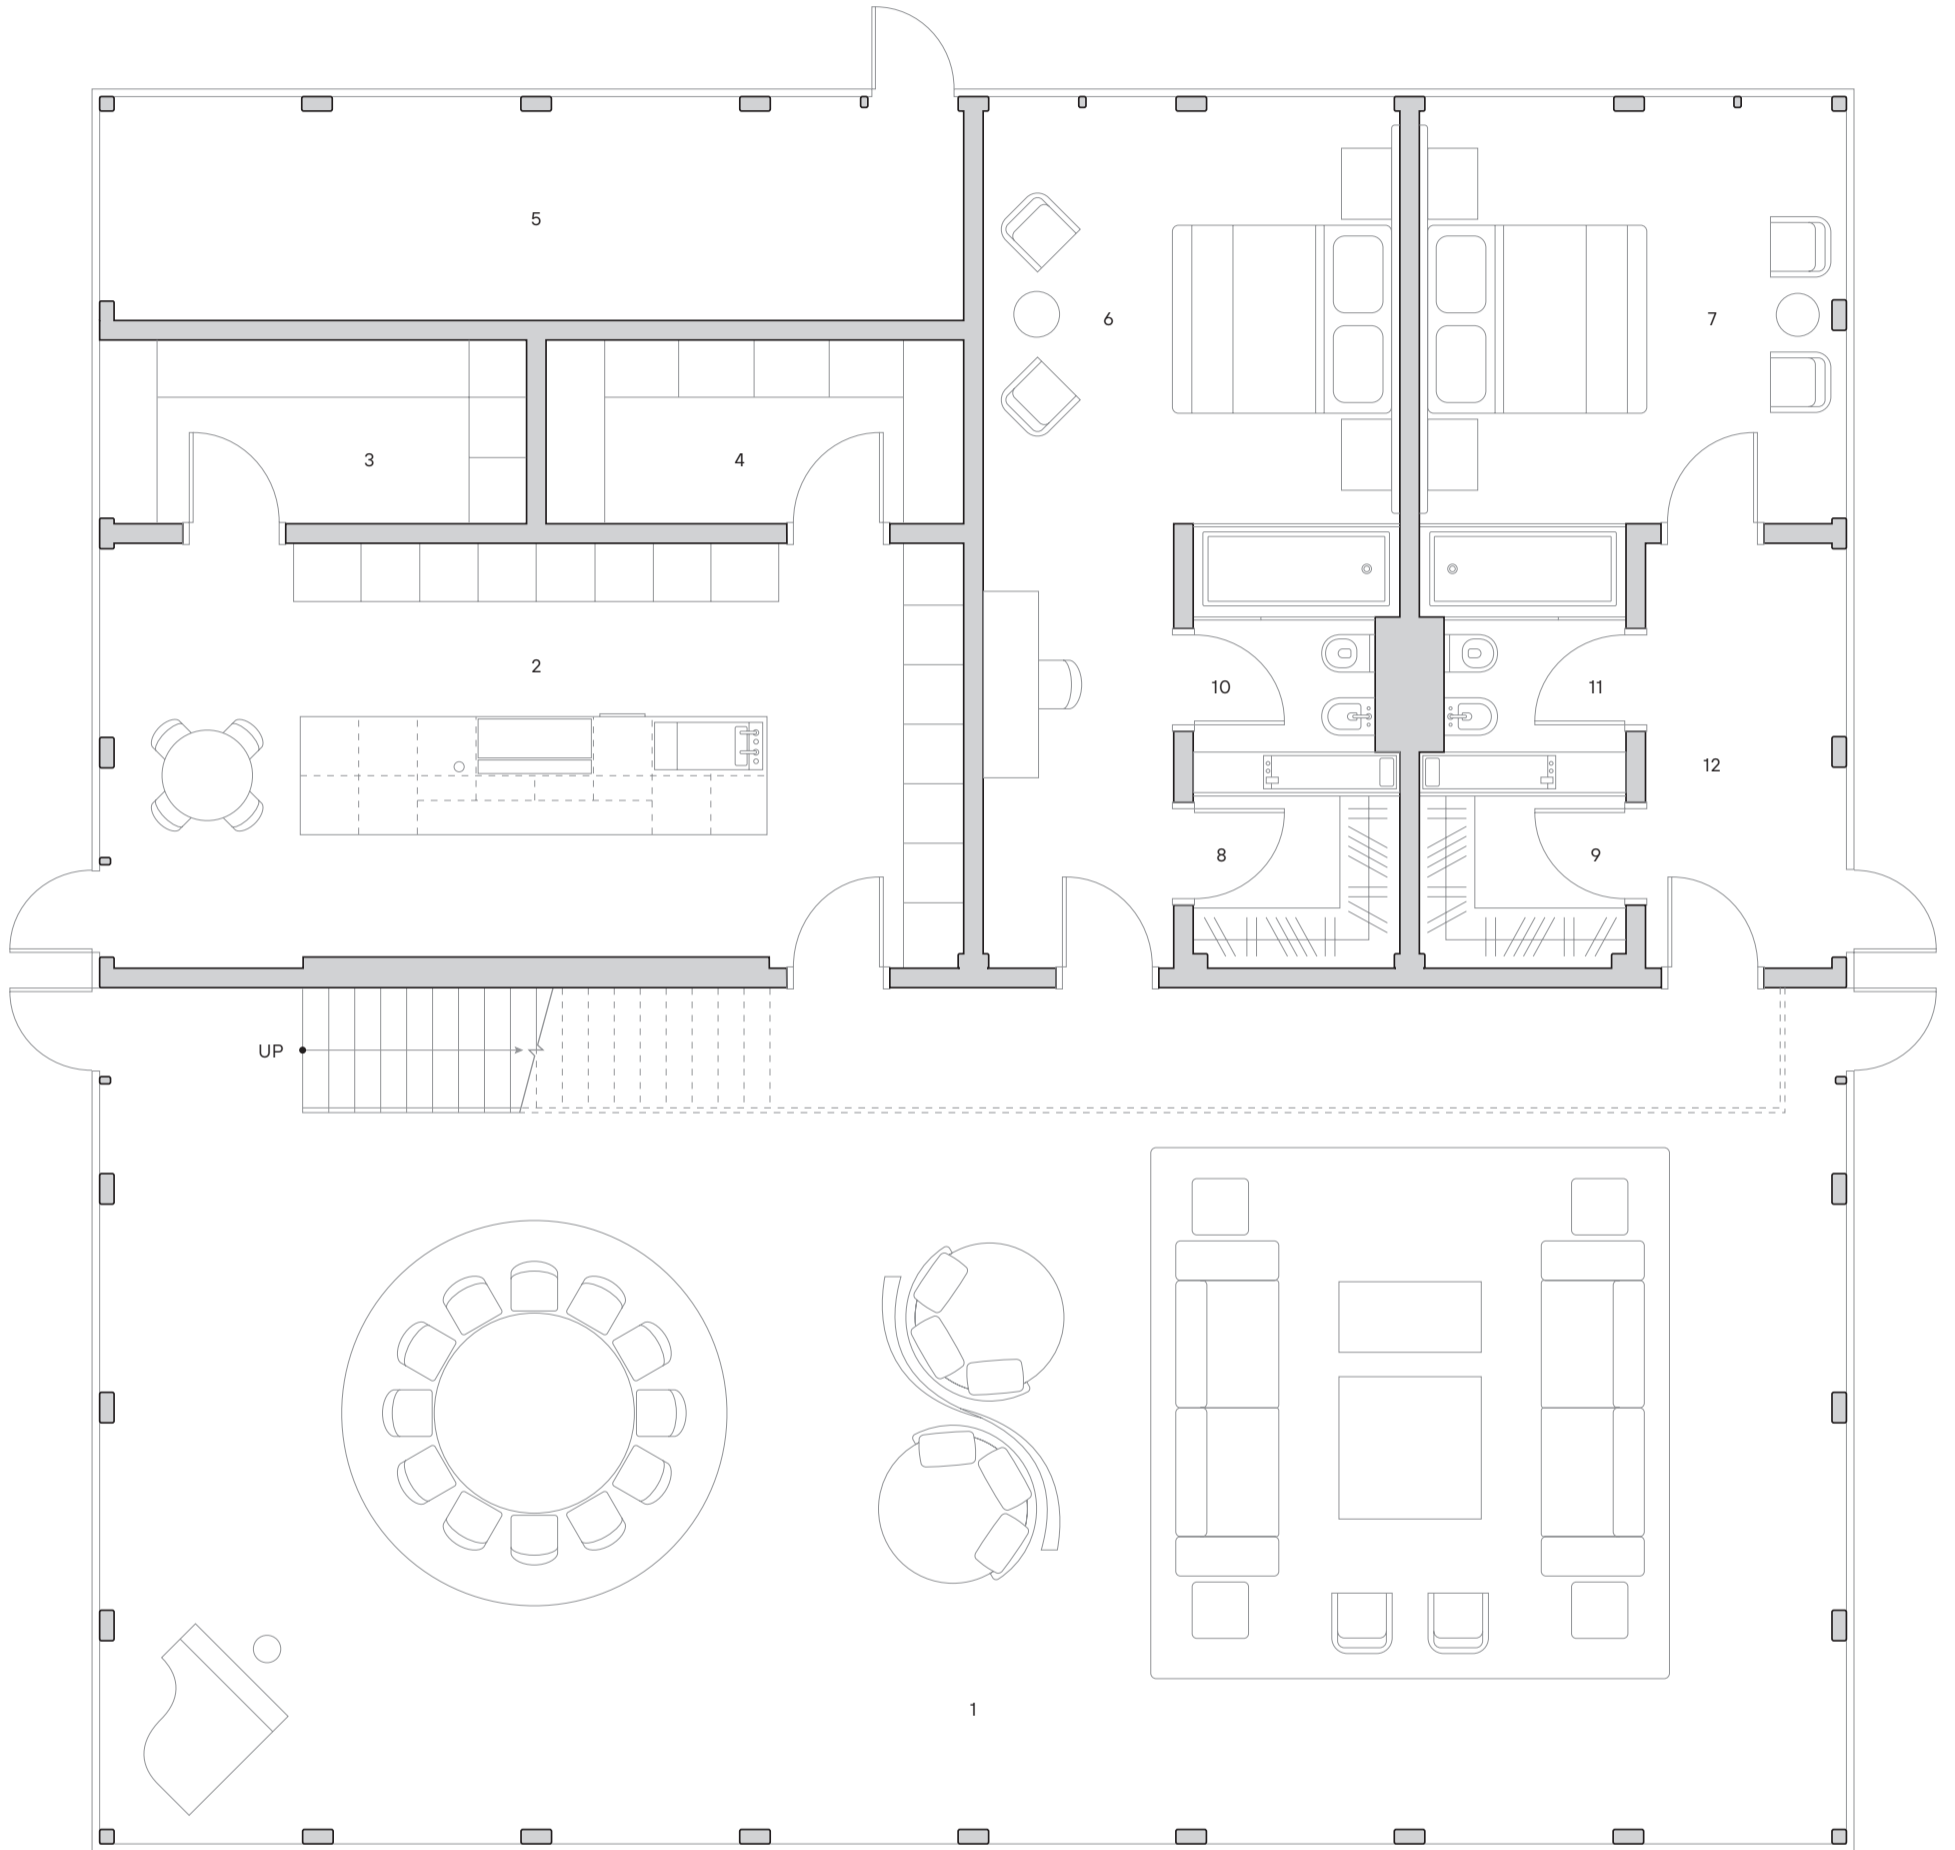

FLOOR PLANS

AK500 SIGNATURE

AK500 SIGNATURE First Floor

Details: First Level, Spiral Staircase, 2 Bedrooms, 2 Bathrooms

Rooms: 1. Living and Dining Room 2. Family Room 3. Kitchen 4. Laundry Room 5. Pantry / Wine Room 6. Mechanical Room 7. Bedroom
8. Panoramic Bedroom / Home Office 9. Walk-in Closet 10. Walk-in Closet 11. Bathroom 12. Bathroom 13. Hall

AK500 SIGNATURE Second Floor

Details: Second Level, Spiral Staircase, 3 Bedrooms, 4 Bathrooms

Rooms: 1. Balcony 14. Master Bedroom 15. Master Bathroom 16. Master Bathroom 17. Walk-in Closet 18. Bedroom 19. Panoramic Bedroom 20. Bathroom 21. Bathroom 22. Walk-in Closet 23. Walk-in Closet

AK500 PREMIUM

AK500 PREMIUM First Floor

Details: First Level, Spiral Staircase, 2 Bedrooms, 2 Bathrooms

Rooms: 1. Living and Dining Room 2. Kitchen 3. Laundry Room 4. Pantry / Wine Room 5. Mechanical Room 6. Bedroom
7. Panoramic Bedroom / Home Office 8. Walk-in Closet 9. Walk-in Closet 10. Bathroom 11. Bathroom 12. Hall

AK250 SIGNATURE

AK250 SIGNATURE First Floor

Details: First Level, Straight Staircase, 2 Bedrooms, 2 Bathrooms

Rooms: 1. Living and Dining Room 2. Bedroom 3. Bedroom 4. Bathroom 5. Bathroom 6. Walk-in Closet 7. Walk-in Closet 8. Mechanical Room