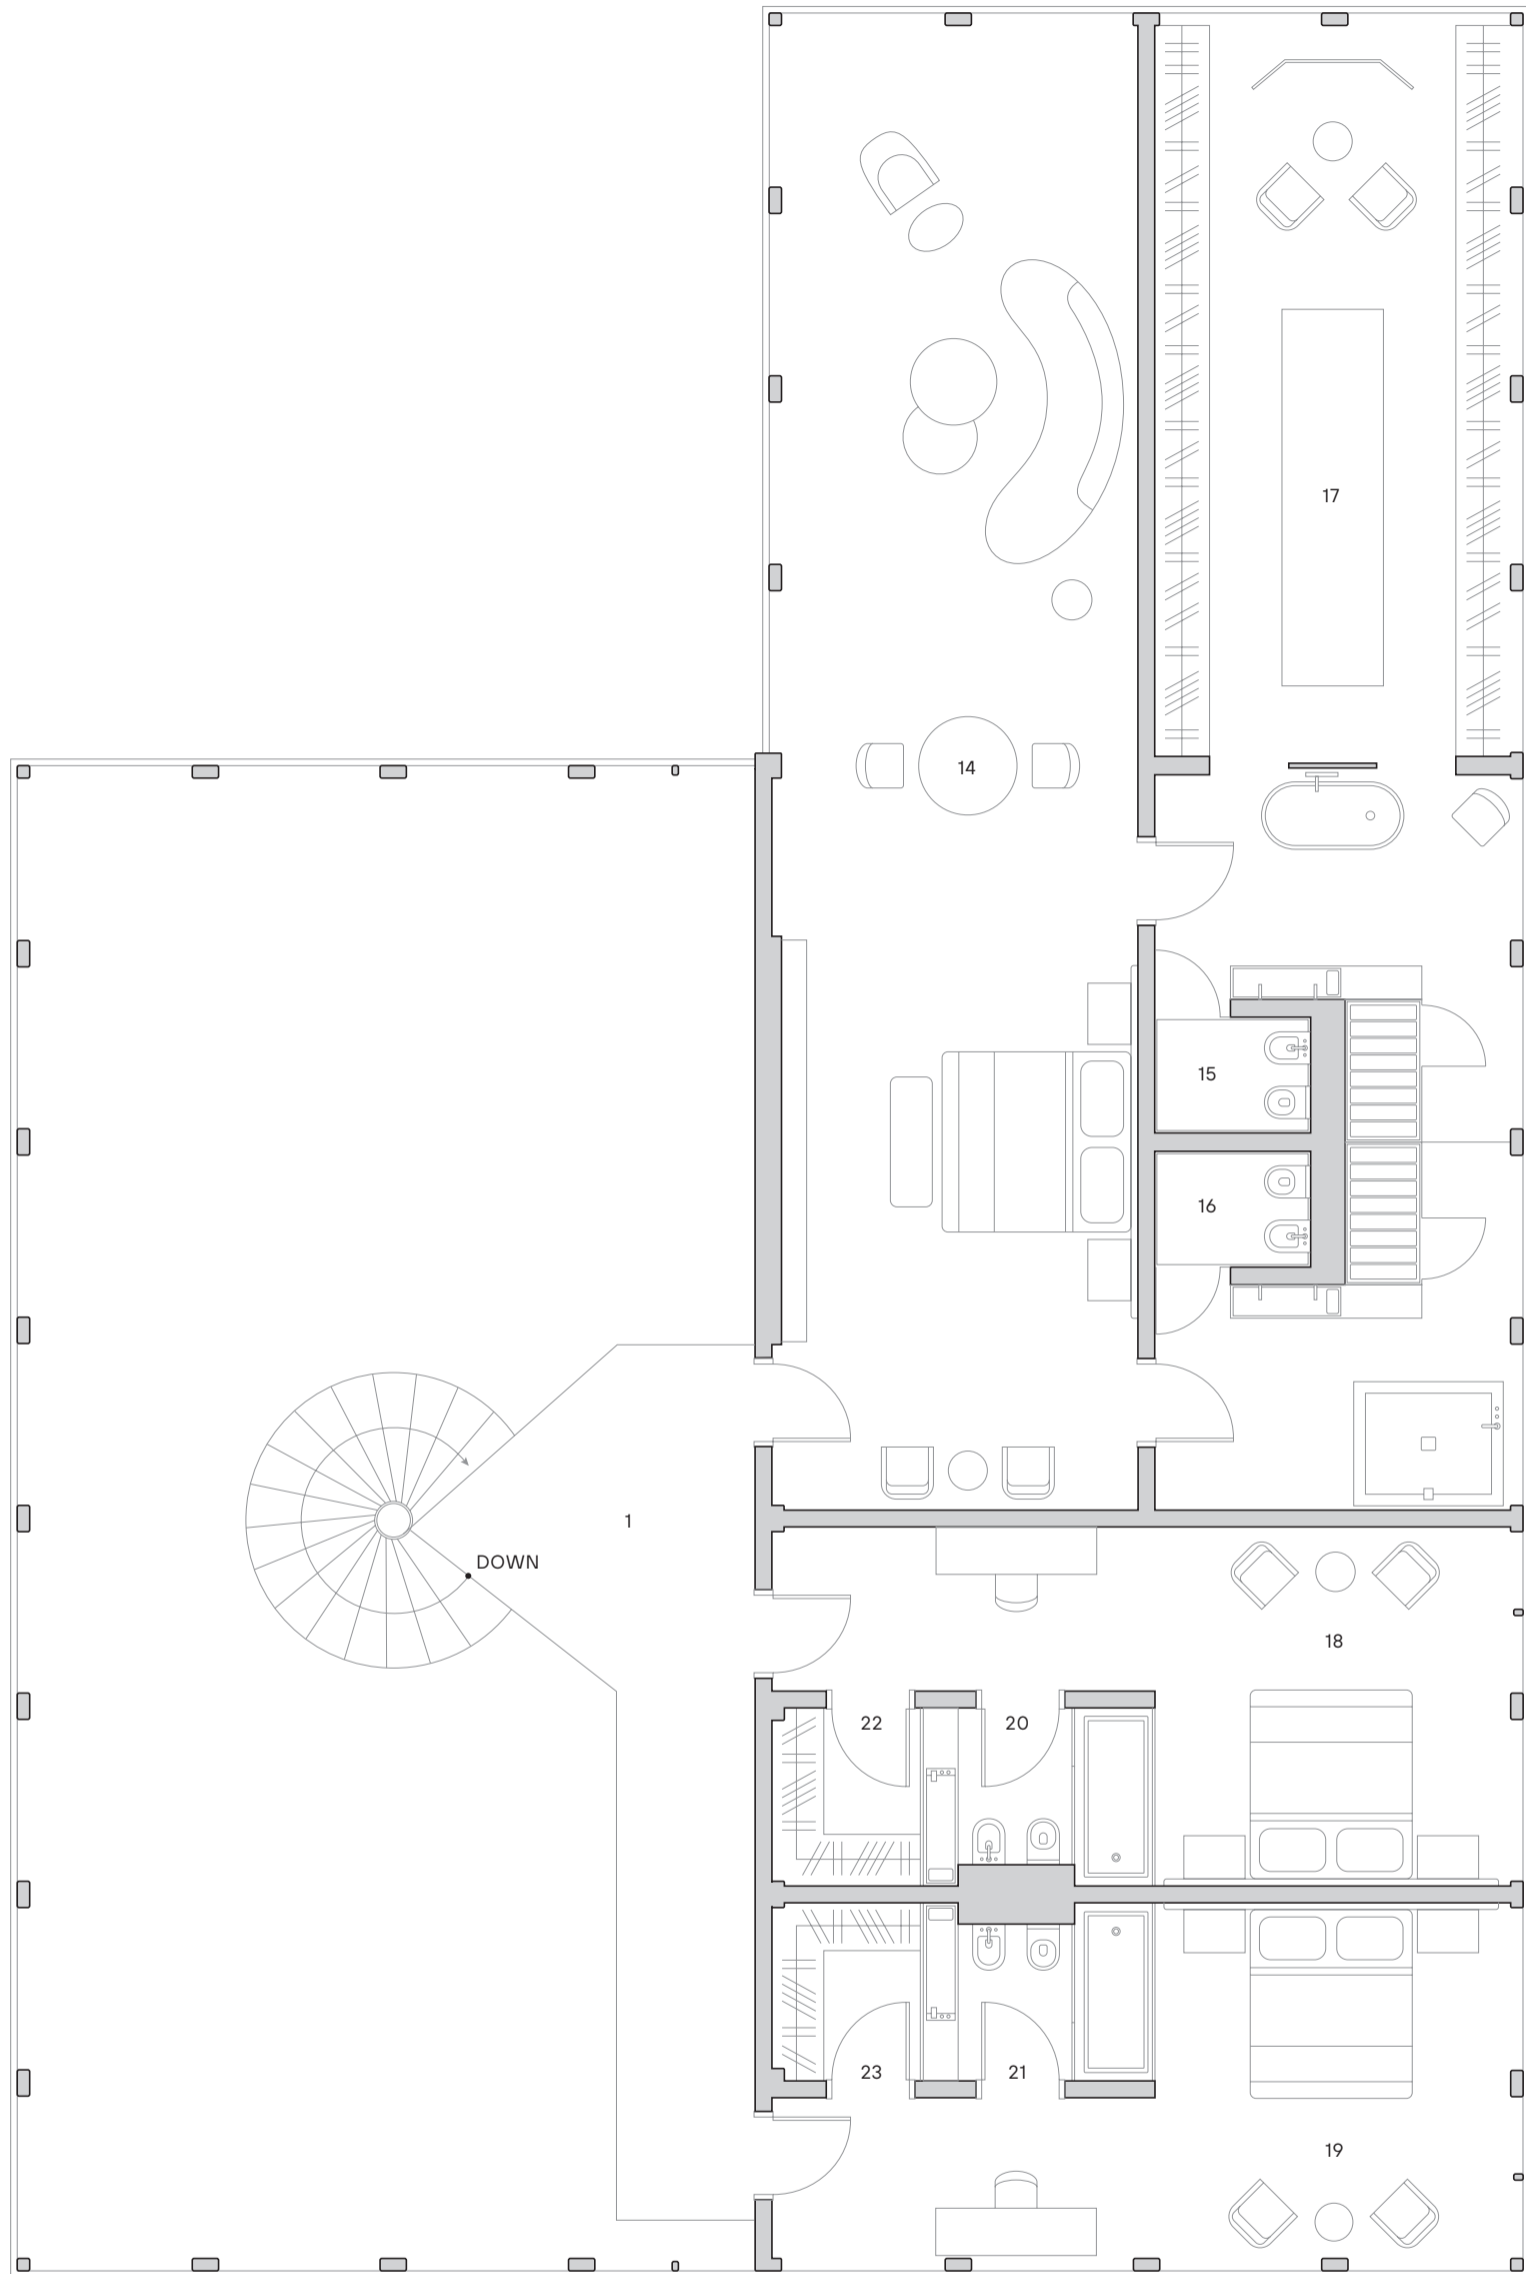

FLOOR PLANS

AK500 SIGNATURE

AK500 SIGNATURE First Floor

Details: First Level, Spiral Staircase, 2 Bedrooms, 2 Bathrooms

Rooms: 1. Living and Dining Room 2. Family Room 3. Kitchen 4. Laundry Room 5. Pantry / Wine Room 6. Mechanical Room 7. Bedroom
8. Panoramic Bedroom / Home Office 9. Walk-in Closet 10. Walk-in Closet 11. Bathroom 12. Bathroom 13. Hall

AK500 SIGNATURE Second Floor

Details: Second Level, Spiral Staircase, 3 Bedrooms, 4 Bathrooms

Rooms: 1. Balcony 14. Master Bedroom 15. Master Bathroom 16. Master Bathroom 17. Walk-in Closet 18. Bedroom 19. Panoramic Bedroom 20. Bathroom 21. Bathroom 22. Walk-in Closet 23. Walk-in Closet

AK500 PREMIUM

AK500 PREMIUM First Floor

Details: First Level, Spiral Staircase, 2 Bedrooms, 2 Bathrooms

Rooms: 1. Living and Dining Room 2. Kitchen 3. Laundry Room 4. Pantry / Wine Room 5. Mechanical Room 6. Bedroom
7. Panoramic Bedroom / Home Office 8. Walk-in Closet 9. Walk-in Closet 10. Bathroom 11. Bathroom 12. Hall

AK250 SIGNATURE

AK250 SIGNATURE First Floor

Details: First Level, Straight Staircase, 2 Bedrooms, 2 Bathrooms

Rooms: 1. Living and Dining Room 2. Bedroom 3. Bedroom 4. Bathroom 5. Bathroom 6. Walk-in Closet 7. Walk-in Closet 8. Mechanical Room