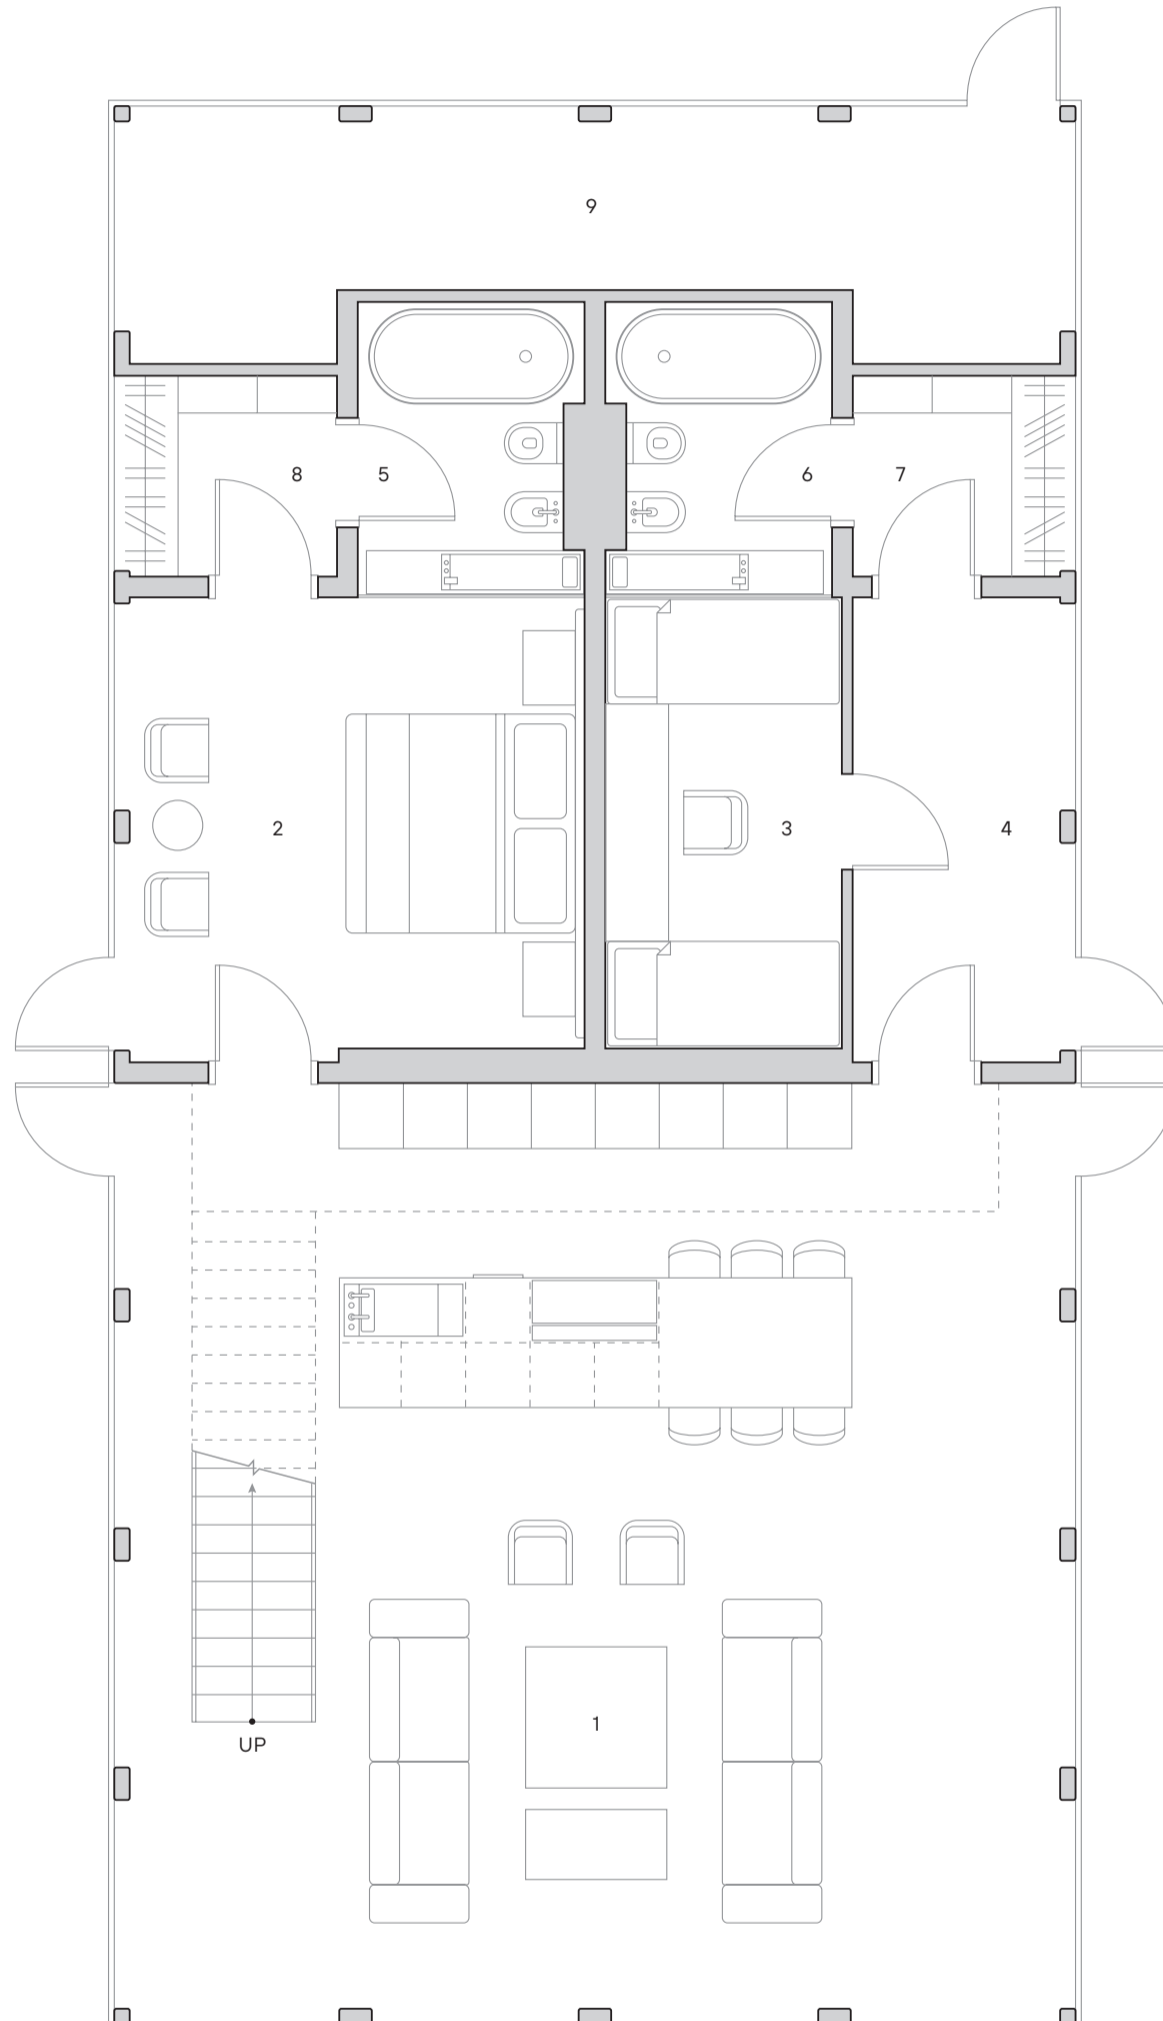

AK250 PREMIUM First Floor

Details: First Level, Straight Staircase, 2 Bedrooms, 2 Bathrooms

Rooms: 1. Living and Dining Room 2. Bedroom 3. Bedroom / Home Office 4. Hall 5. Bathroom 6. Bathroom 7. Walk-in Closet
8. Walk-in Closet 9. Mechanical Room