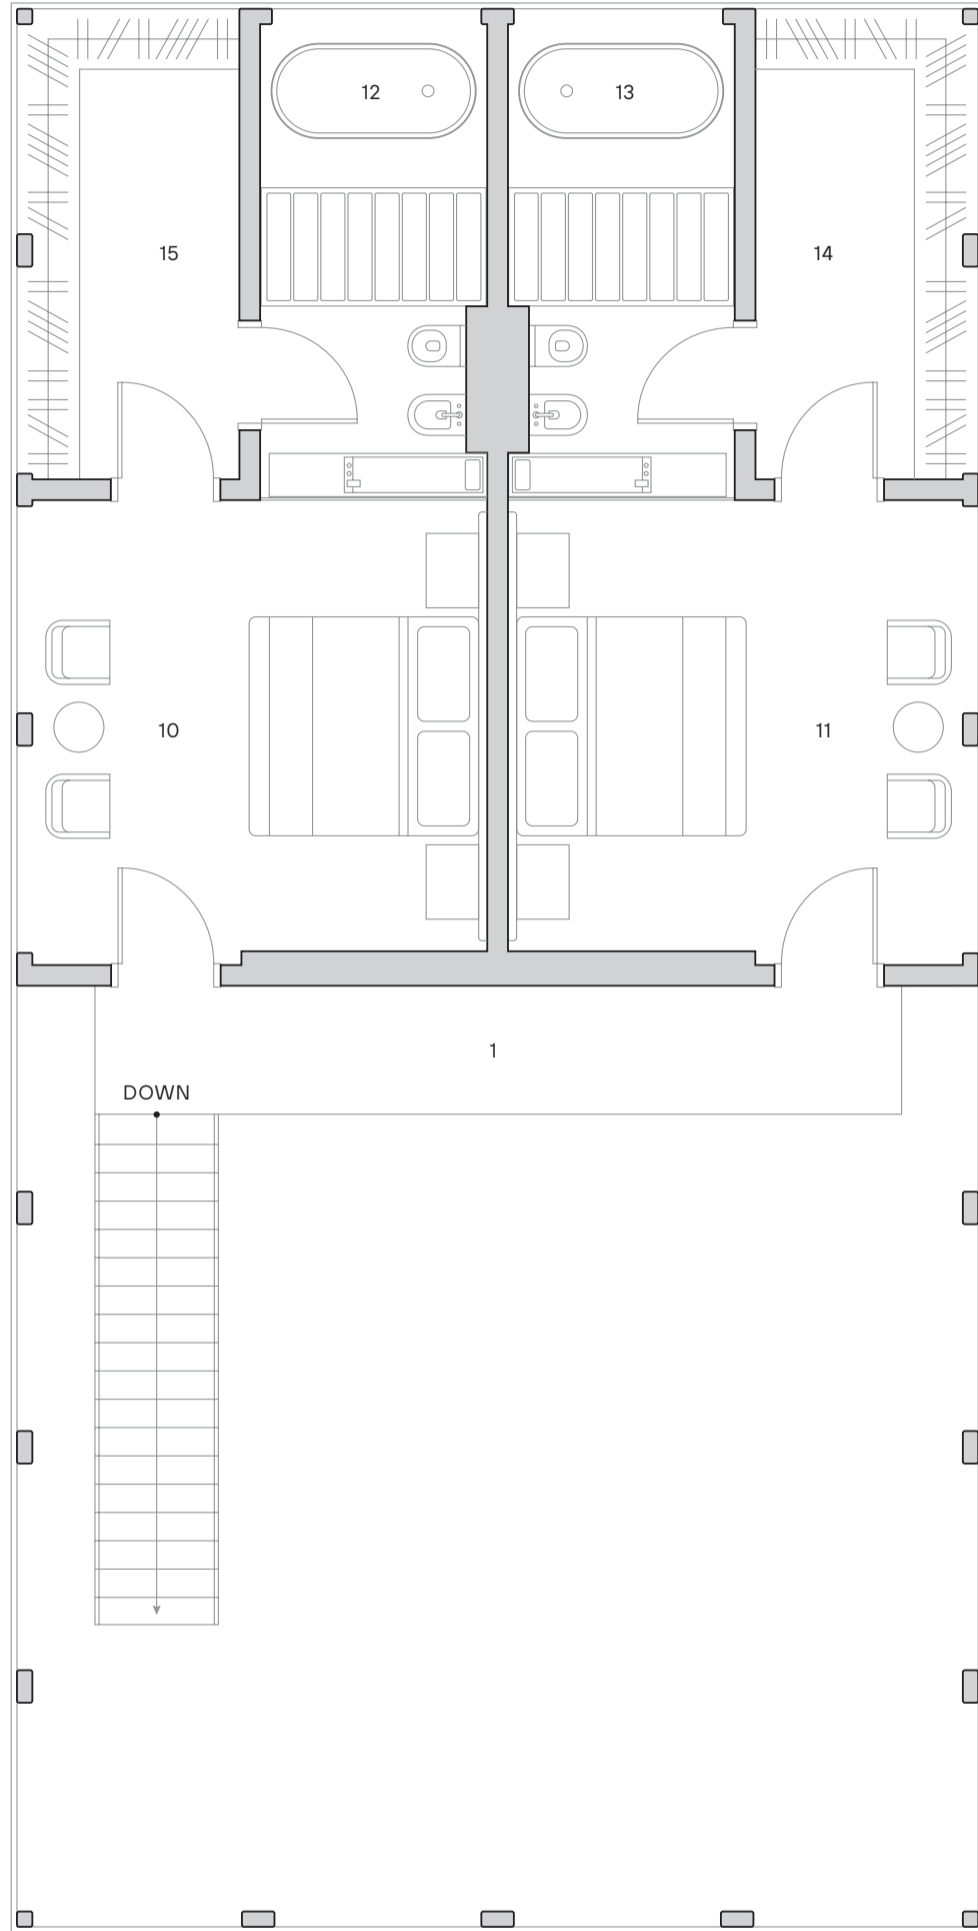

FLOOR PLANS

AK500 SIGNATURE

AK500 SIGNATURE First Floor

Details: First Level, Spiral Staircase, 2 Bedrooms, 2 Bathrooms

Rooms: 1. Living and Dining Room 2. Family Room 3. Kitchen 4. Laundry Room 5. Pantry / Wine Room 6. Mechanical Room 7. Bedroom
8. Panoramic Bedroom / Home Office 9. Walk-in Closet 10. Walk-in Closet 11. Bathroom 12. Bathroom 13. Hall

AK500 PREMIUM

AK500 PREMIUM First Floor

Details: First Level, Spiral Staircase, 2 Bedrooms, 2 Bathrooms

Rooms: 1. Living and Dining Room 2. Kitchen 3. Laundry Room 4. Pantry / Wine Room 5. Mechanical Room 6. Bedroom
7. Panoramic Bedroom / Home Office 8. Walk-in Closet 9. Walk-in Closet 10. Bathroom 11. Bathroom 12. Hall

AK250 SIGNATURE

AK250 SIGNATURE First Floor

Details: First Level, Straight Staircase, 2 Bedrooms, 2 Bathrooms

Rooms: 1. Living and Dining Room 2. Bedroom 3. Bedroom 4. Bathroom 5. Bathroom 6. Walk-in Closet 7. Walk-in Closet 8. Mechanical Room

Details: First Level, Straight Staircase, 2 Bedrooms, 2 Bathrooms

Rooms: 1. Living and Dining Room 2. Bedroom 3. Bedroom / Home Office 4. Hall 5. Bathroom 6. Bathroom 7. Walk-in Closet
8. Walk-in Closet 9. Mechanical Room