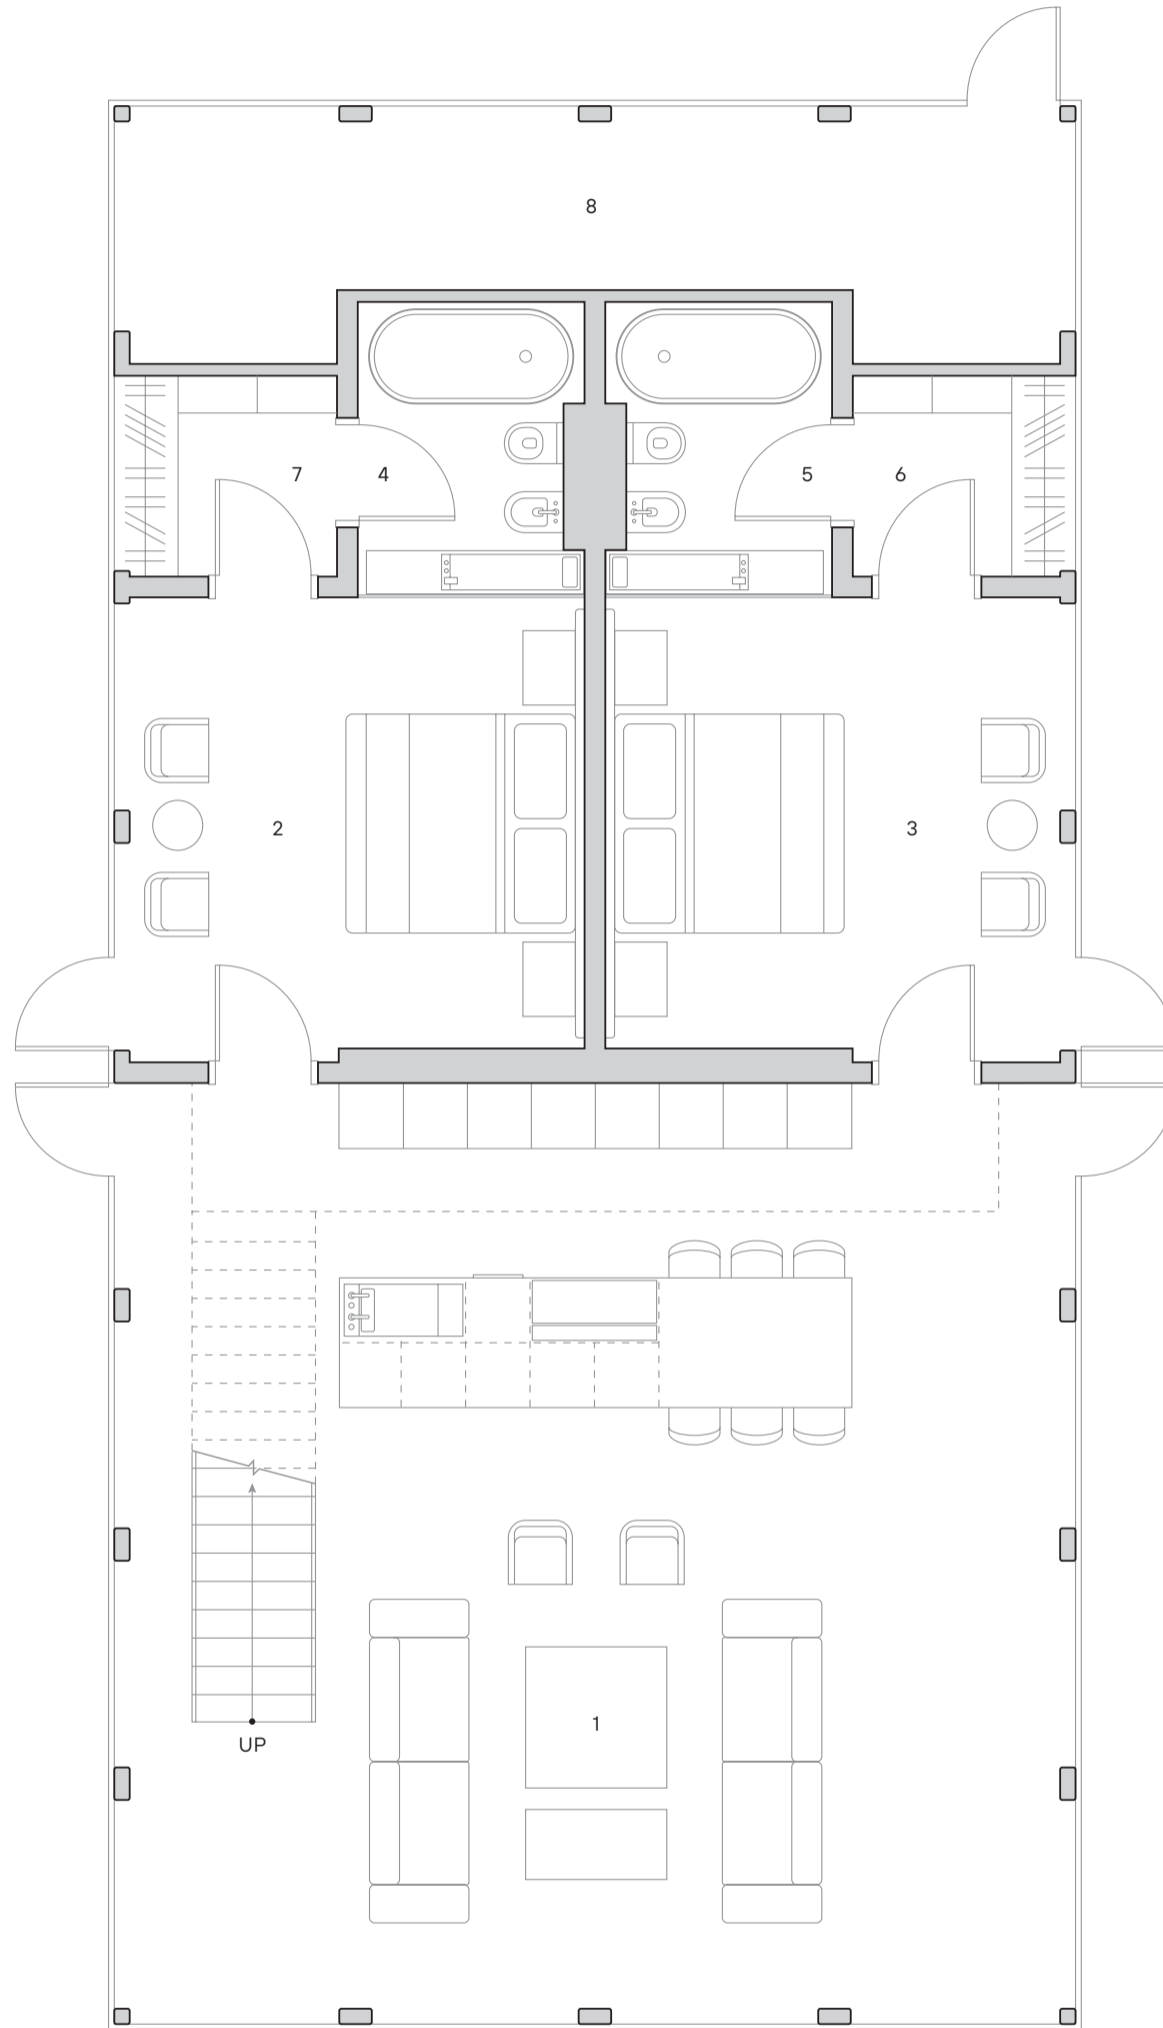

FLOOR PLANS

AK500 SIGNATURE

AK500 SIGNATURE First Floor

Details: First Level, Spiral Staircase, 2 Bedrooms, 2 Bathrooms

Rooms: 1. Living and Dining Room 2. Family Room 3. Kitchen 4. Laundry Room 5. Pantry / Wine Room 6. Mechanical Room 7. Bedroom
8. Panoramic Bedroom / Home Office 9. Walk-in Closet 10. Walk-in Closet 11. Bathroom 12. Bathroom 13. Hall

AK500 SIGNATURE Second Floor

Details: Second Level, Spiral Staircase, 3 Bedrooms, 4 Bathrooms

Rooms: 1. Balcony 14. Master Bedroom 15. Master Bathroom 16. Master Bathroom 17. Walk-in Closet 18. Bedroom 19. Panoramic Bedroom 20. Bathroom 21. Bathroom 22. Walk-in Closet 23. Walk-in Closet

AK500 PREMIUM

AK500 PREMIUM First Floor

Details: First Level, Spiral Staircase, 2 Bedrooms, 2 Bathrooms

Rooms: 1. Living and Dining Room 2. Kitchen 3. Laundry Room 4. Pantry / Wine Room 5. Mechanical Room 6. Bedroom
7. Panoramic Bedroom / Home Office 8. Walk-in Closet 9. Walk-in Closet 10. Bathroom 11. Bathroom 12. Hall

AK250 SIGNATURE

AK250 SIGNATURE First Floor

Details: First Level, Straight Staircase, 2 Bedrooms, 2 Bathrooms

Rooms: 1. Living and Dining Room 2. Bedroom 3. Bedroom 4. Bathroom 5. Bathroom 6. Walk-in Closet 7. Walk-in Closet 8. Mechanical Room